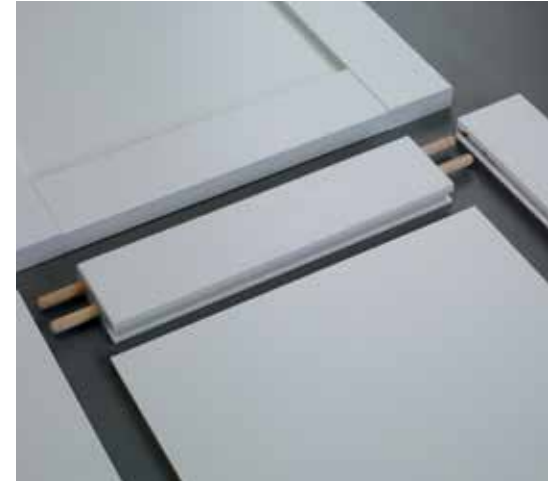

What is Purestyle?

STABLE AND DURABLE.

PureStyle combines the beauty of paint with resistance to moisture, warping, expansion and contraction, making it ideal for high moisture areas.

ENGINEERED FOR STRENGTH

Wrapped door and drawer front components offer a 5-piece construction that emulates the look of a painted door style. It's natural channel accepts fixative for improved door strength while reducing the ability for moisture to enter.

UNMATCHED BENEFITS.

With less visible changes to surface appearance due to use and aging, PureStyle offers stability and consistency over time.

A PROVEN PERFORMER.

Like all Schrock™ Entra™ products, PureStyle has been subjected to rigorous KCMA performance testing and has met or exceeded all certification requirements.

CLEANS BEAUTIFULLY.

A clean cloth dampened with a solution of 5% dish soap and 95% water is all it takes to clean PureStyle cabinetry. Dry with a clean, soft cloth.

ON-TREND AND IN DEMAND.

PureStyle delivers crisp, clean details and a quality finish. The added benefits of color consistency paired with the resistance to scratching, fading and surface water mean PureStyle delivers fashion without the fuss.

5-PIECE CONSTRUCTION.

As opposed to thermofoil, which is a routed slab product, PureStyle boasts a true 5-piece construction that effectively emulates the look of painted wood cabinets.