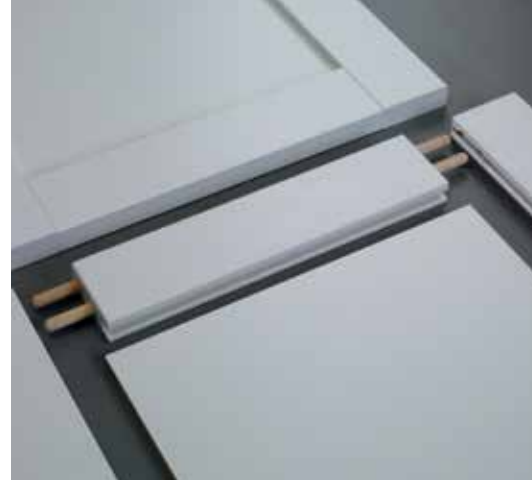

What is Purestyle?

STABLE AND DURABLE.

PureStyle combines the beauty of paint with resistance to moisture, warping, expansion and contraction, making it ideal for high moisture areas.

ENGINEERED FOR STRENGTH

Wrapped door and drawer front components offer a 5-piece construction that emulates the look of a painted door style. It's natural channel accepts fixative for improved door strength while reducing the ability for moisture to enter.

UNMATCHED BENEFITS.

With less visible changes to surface appearance due to use and aging, PureStyle offers stability and consistency over time.

A PROVEN PERFORMER.

Like all Schrock™ Entra™ products, PureStyle has been subjected to rigorous KCMA performance testing and has met or exceeded all certification requirements.

CLEANS BEAUTIFULLY.

A clean cloth dampened with a solution of 5% dish soap and 95% water is all it takes to clean PureStyle cabinetry. Dry with a clean, soft cloth.

ON-TREND AND IN DEMAND.

PureStyle delivers crisp, clean details and a quality finish. The added benefits of color consistency paired with the resistance to scratching, fading and surface water mean PureStyle delivers fashion without the fuss.

5-PIECE CONSTRUCTION.

As opposed to thermofoil, which is a routed slab product, PureStyle boasts a true 5-piece construction that effectively emulates the look of painted wood cabinets.

EXCEPTIONAL FINISH.

PureStyle features color consistency without the unpredictable variability often seen by various wood types. The surface regularity of PureStyle results in a fashionable, clean-lined aesthetic.