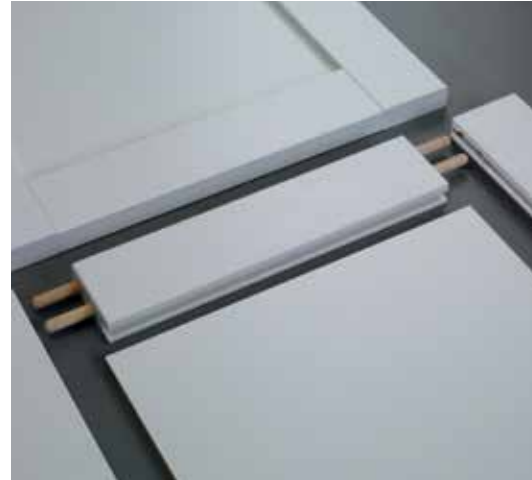

What is Purestyle?

STABLE AND DURABLE.

PureStyle combines the beauty of paint with resistance to moisture, warping, expansion and contraction, making it ideal for high moisture areas.

ENGINEERED FOR STRENGTH

Wrapped door and drawer front components offer a 5-piece construction that emulates the look of a painted door style. It's natural channel accepts fixative for improved door strength while reducing the ability for moisture to enter.

UNMATCHED BENEFITS.

With less visible changes to surface appearance due to use and aging, PureStyle offers stability and consistency over time.

A PROVEN PERFORMER.

Like all Schrock™ Entra™ products, PureStyle has been subjected to rigorous KCMA performance testing and has met or exceeded all certification requirements.

CLEANS BEAUTIFULLY.

A clean cloth dampened with a solution of 5% dish soap and 95% water is all it takes to clean PureStyle cabinetry. Dry with a clean, soft cloth.

ON-TREND AND IN DEMAND.

PureStyle delivers crisp, clean details and a quality finish. The added benefits of color consistency paired with the resistance to scratching, fading and surface water mean PureStyle delivers fashion without the fuss.

5-PIECE CONSTRUCTION.

As opposed to thermofoil, which is a routed slab product, PureStyle boasts a true 5-piece construction that effectively emulates the look of painted wood cabinets.

EXCEPTIONAL FINISH.

PureStyle features color consistency without the unpredictable variability often seen by various wood types. The surface regularity of PureStyle results in a fashionable, clean-lined aesthetic.